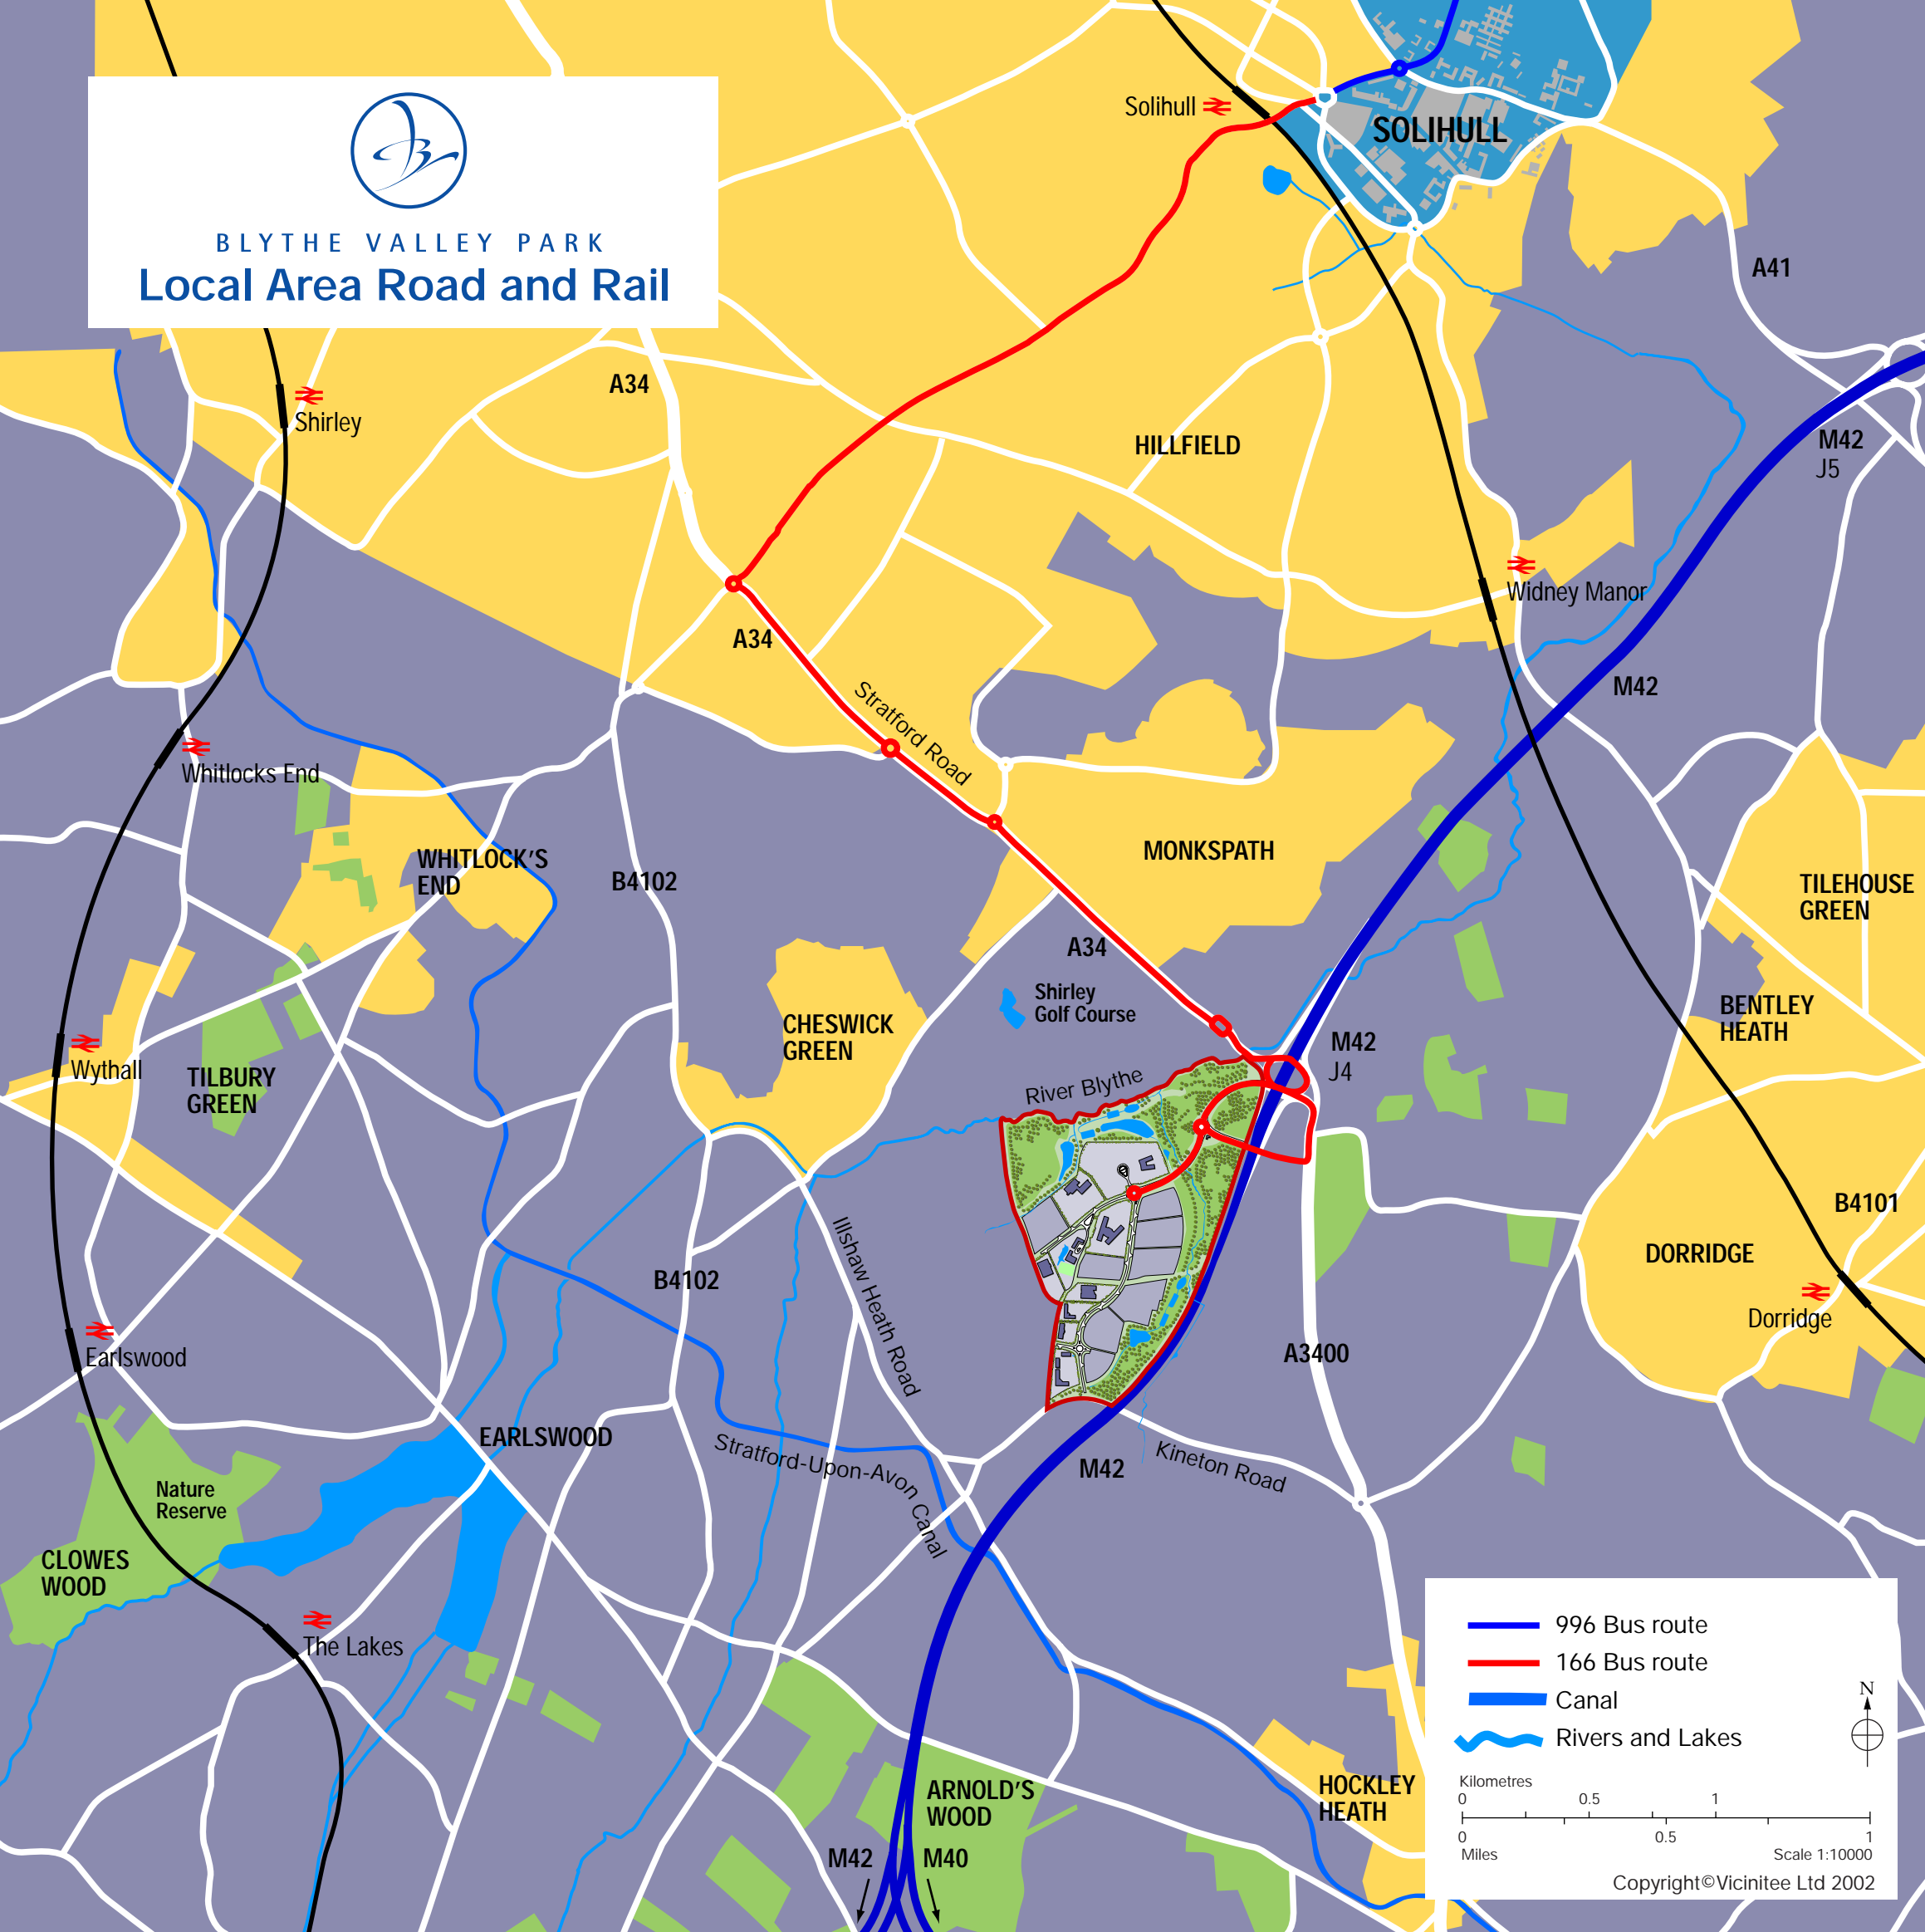

BLYTHE VALLEY PARK Local Area Road and Rail

- 996 Bus route
- 166 Bus route
- Canal
- Rivers and Lakes

Kilometres
0 0.5 1

Miles
0 0.5 1

Scale 1:10000

Copyright©Vicinitee Ltd 2002